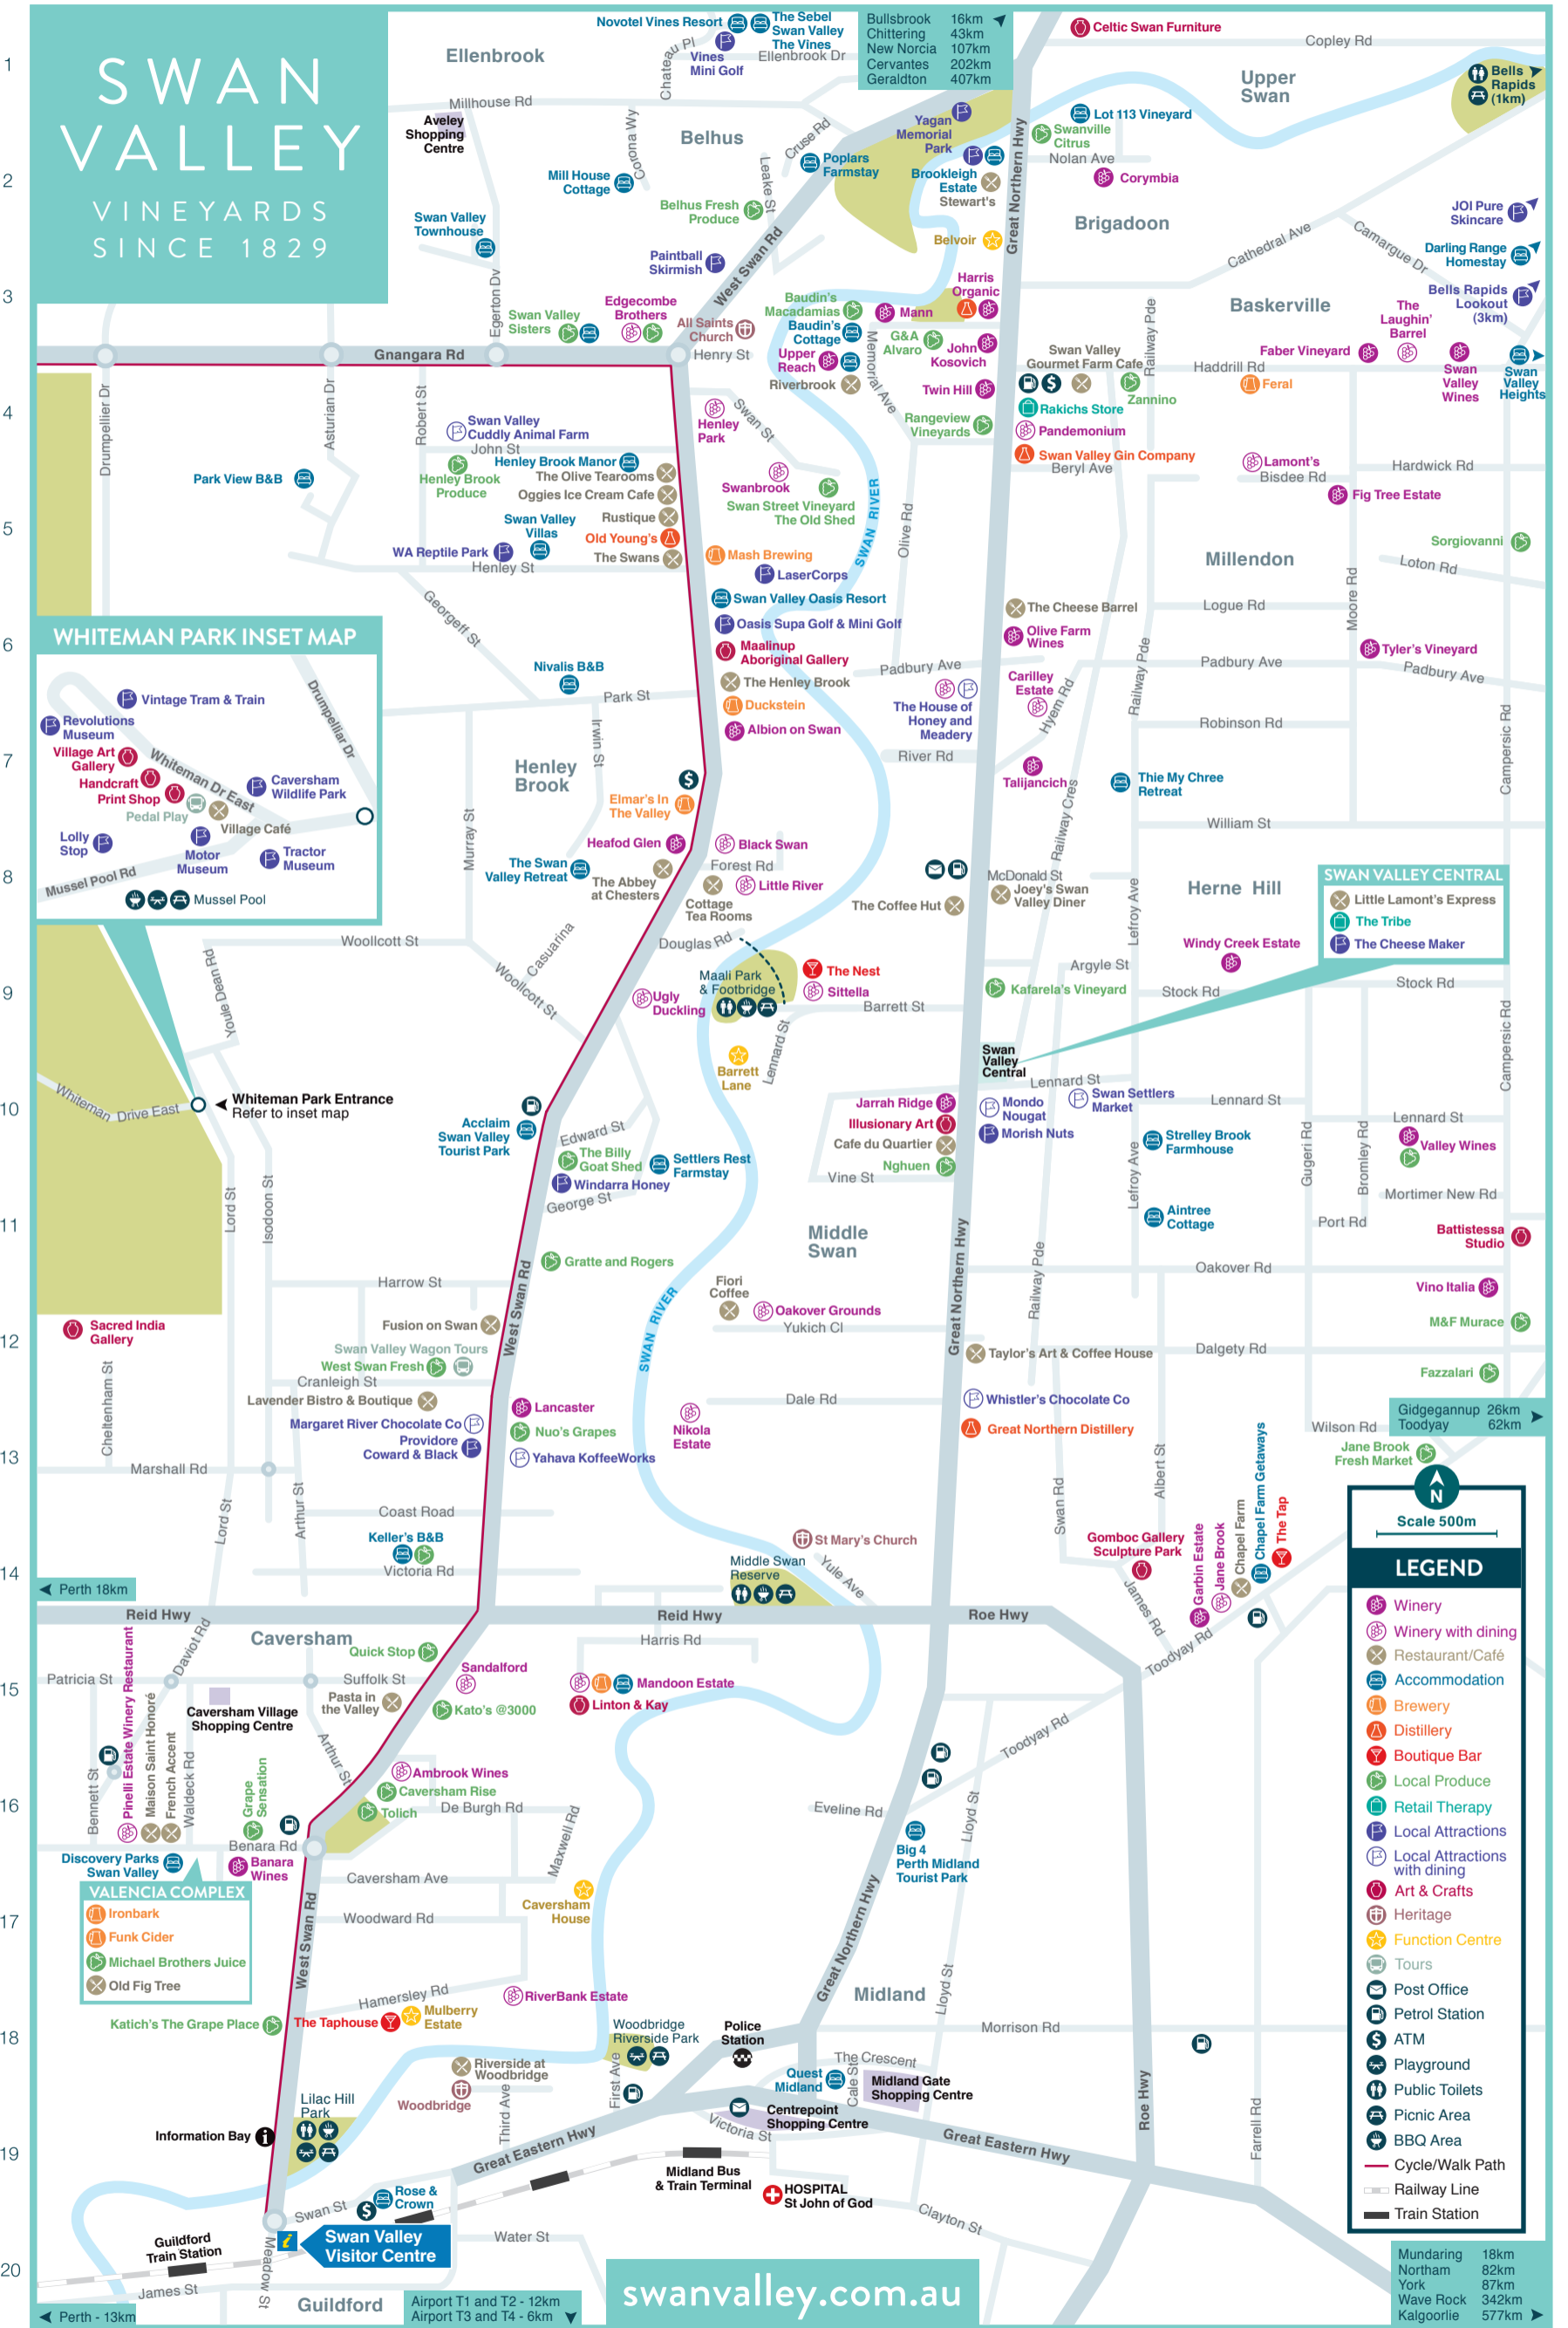

A B C D E F G H I J K L

SWAN VALLEY

VINEYARDS SINCE 1829

WHITEMAN PARK INSET MAP

Whiteman Park Entrance Refer to inset map

VALENCIA COMPLEX

Scale 500m

LEGEND

- Winery
- Winery with dining
- Restaurant/Café
- Accommodation
- Brewery
- Distillery
- Boutique Bar
- Local Produce
- Retail Therapy
- Local Attractions
- Local Attractions with dining
- Art & Crafts
- Heritage
- Function Centre
- Tours
- Post Office
- Petrol Station
- ATM
- Playground
- Public Toilets
- Picnic Area
- BBQ Area
- Railway Line
- Train Station

swanvalley.com.au

Mundaring 18km
 Northam 82km
 York 87km
 Wave Rock 342km
 Kalgoorlie 577km

1
2
3
4
5
6
7
8
9
10
11
12
13
14
15
16
17
18
19
20

Perth - 13km

Guildford

Airport T1 and T2 - 12km
Airport T3 and T4 - 6km

Perth 18km
 Gidgegannup 26km
 Toodyay 62km
 Jane Brook Fresh Market