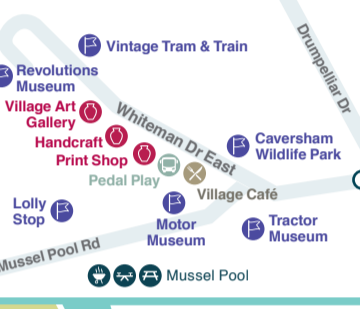

A B C D E F G H I J K L

SWAN VALLEY

VINEYARDS SINCE 1829

WHITEMAN PARK INSET MAP

Whiteman Park Entrance Refer to inset map

VALENCIA COMPLEX

Scale 500m

LEGEND

- Winery
- Winery with dining
- Restaurant/Café
- Accommodation
- Brewery
- Distillery
- Boutique Bar
- Local Produce
- Retail Therapy
- Local Attractions
- Local Attractions with dining
- Art & Crafts
- Heritage
- Function Centre
- Tours
- Post Office
- Petrol Station
- ATM
- Playground
- Public Toilets
- Picnic Area
- BBQ Area
- Railway Line
- Train Station

swanvalley.com.au

Mundaring 18km
 Northam 82km
 York 87km
 Wave Rock 342km
 Kalgoorlie 577km

1
2
3
4
5
6
7
8
9
10
11
12
13
14
15
16
17
18
19
20

Perth - 13km

Guildford

Airport T1 and T2 - 12km
Airport T3 and T4 - 6km

Perth 18km
 Gidgegannup 26km
 Toodyay 62km
 Jane Brook Fresh Market